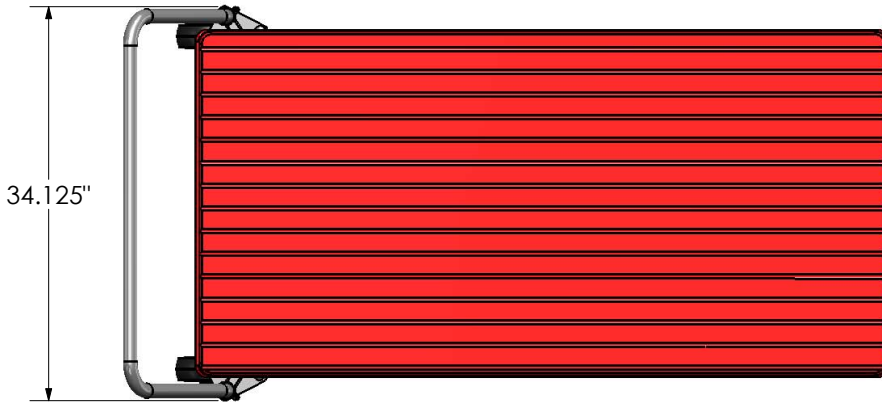

OPTIONS:

- Nesting or Non-nesting option available for purchase

REPLACEMENT PARTS:

- (2) 6" x 2" cimax rigid casters. Replacement order #B000652.
- (2) 6" x 2" cimax swivel casters. Replacement order #B000653.
- Fastener replacement order #B000060(bolt) and #B001257(nut)

Carts shown nested together

Material Handling

Freight Class: 100
NMFC Code:188560-S6

Nesting Plastic Flat Carts

Order #	Model	W	L	H	Capacity	Weight
8000396	NC-2448-PC NESTING CART WITH DECK	28 1/8"	54 1/4"	40 1/4"	1500 lbs.	68 lbs
8000365	NC-3060-PC NESTING CART WITH DECK	34 1/8"	66 1/4"	40 1/4"	1500 lbs.	105 lbs.