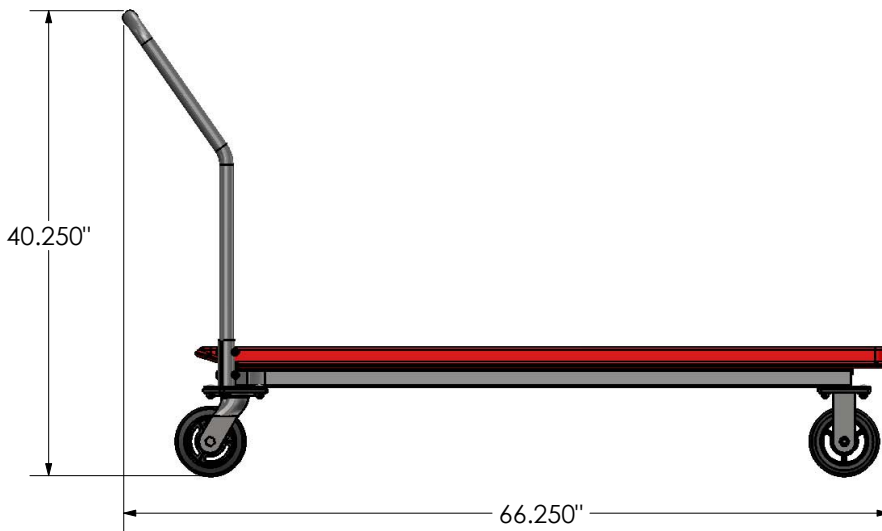

Carts shown nested together

Material Handling

Freight Class: 100
NMFC Code:188560-S6

Nesting Plastic Flat Carts

Order #	Model	W	L	H	Capacity	Weight
8000396	NC-2448-PC NESTING CART WITH DECK	28 1/8"	54 1/4"	40 1/4"	1500 lbs.	68 lbs
8000365	NC-3060-PC NESTING CART WITH DECK	34 1/8"	66 1/4"	40 1/4"	1500 lbs.	105 lbs.

Non-Nesting Plastic Flat Carts

Order #	Model	W	L	H	Capacity	Weight
8000455	PT-2448-PC PLATFORM TRUCK WITH DECK	28 1/8"	54 1/4"	40 1/4"	2200 lbs.	63 lbs.
8000456	PT-3060-PC PLATFORM TRUCK WITH DECK	34 1/8"	66 1/4"	40 1/4"	2200lbs	99 lbs.